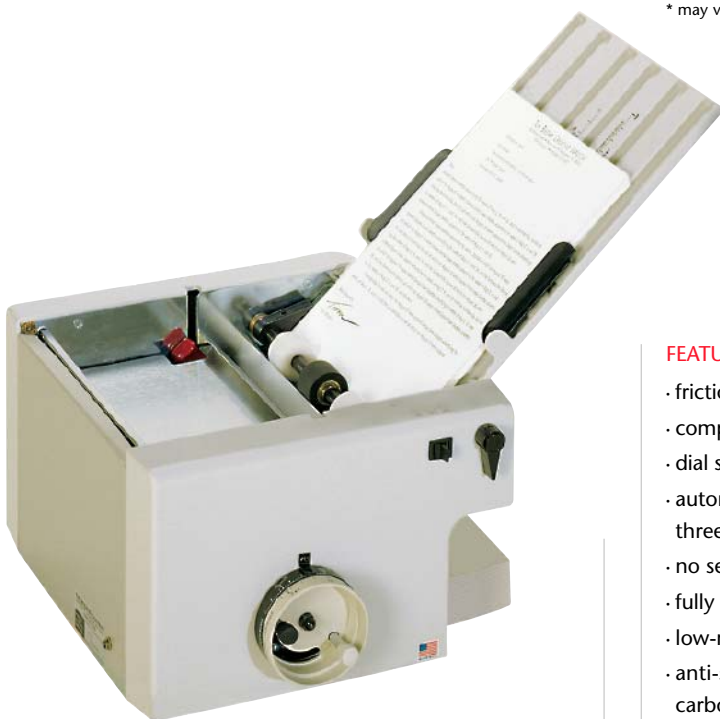

Simplimatic tabletop paper folder

Simplimatic

Maximum speed	8,400 sheets/hour*
Paper size	5 3/4" x 6" to 8 1/2" x 14"
Paper weight	16 to 24 lbs.
Sheet capacity	150*
Power supply	12 V DC, power pack
Dimensions (D x W x H)	15" x 12 1/2" x 8 3/4"
Ship weight	33 lbs.

* may vary due to variations in paper and power supply

The dial selector wheel allows quick and easy fold selection.

FEATURES

- friction feed system
- compact size
- dial selector for easy setting of standard or custom folds
- automatic feed of single sheets or manual feed of up to three stapled sheets
- no separator to set for variations in paper thickness
- fully enclosed fold plates for quiet operation
- low-maintenance snap-out roller cartridge
- anti-static strip for high-static environments and carbonless paper
- heavy-duty steel construction